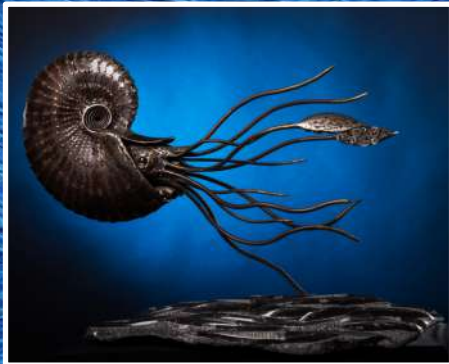

Sylvain PÉROUZE

sculptures métalliques
22600 Loudéac
07 60 61 27 37
sculpture.metal@hotmail.com
sylvain-perouze-sculpture-metal.com